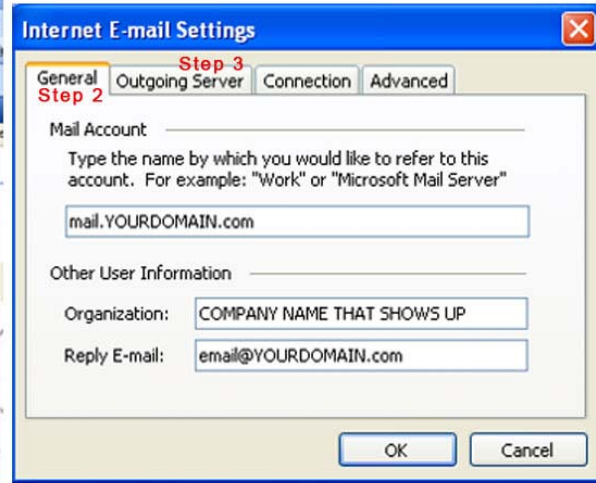

MICROSOFT OUTLOOK SETUP EMAIL ACCOUNT FOR WLD HOSTING

Set up your email account via your cpanel - Add Accounts tab

Write down the password

- Open Microsoft Outlook
- Tools
- Email Accounts
- Add New Account
- Pop3
- Follow the above steps