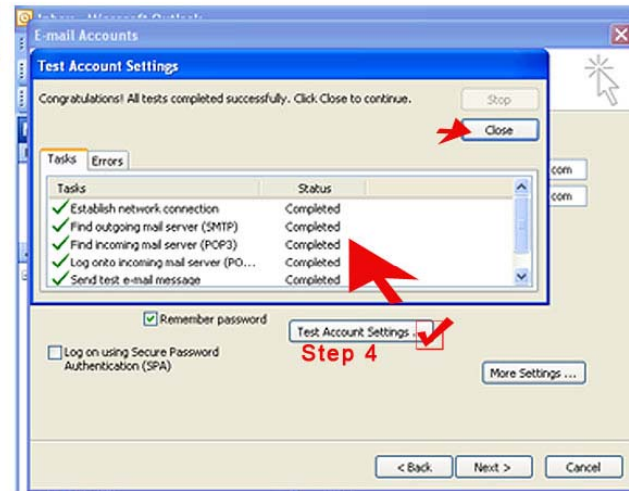

MICROSOFT OUTLOOK SETUP EMAIL ACCOUNT FOR WLD HOSTING

Set up your email account via your cpanel - Add Accounts tab

Write down the password

- Open Microsoft Outlook
- Tools
- Email Accounts
- Add New Account
- Pop3
- Follow the above steps