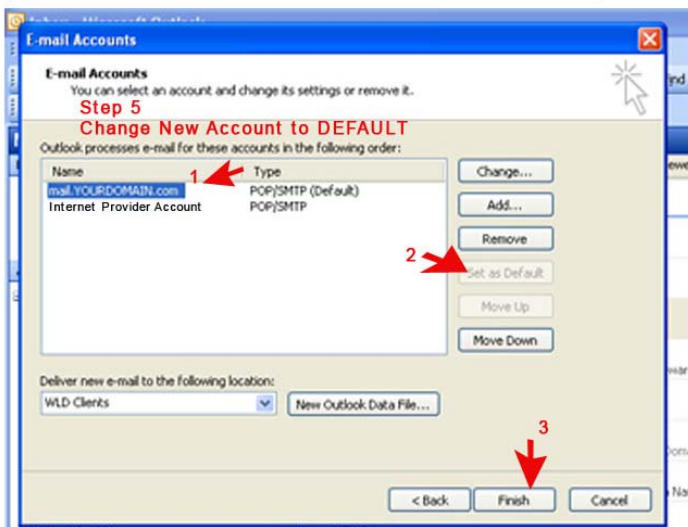

MICROSOFT OUTLOOK SETUP EMAIL ACCOUNT FOR WLD HOSTING

Set up your email account via your cpanel - Add Accounts tab

Write down the password

- Open Microsoft Outlook
- Tools
- Email Accounts
- Add New Account
- Pop3
- Follow the above steps