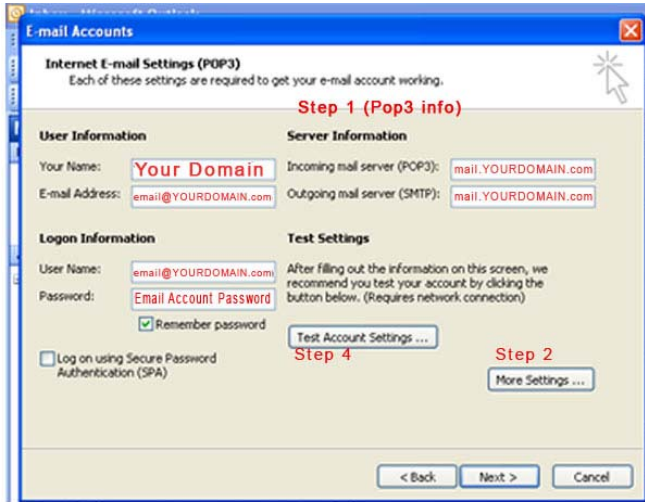

MICROSOFT OUTLOOK SETUP EMAIL ACCOUNT FOR WLD HOSTING

Set up your email account via your cpanel - Add Accounts tab

Write down the password

- Open Microsoft Outlook
- Tools
- Email Accounts
- Add New Account
- Pop3
- Follow the above steps