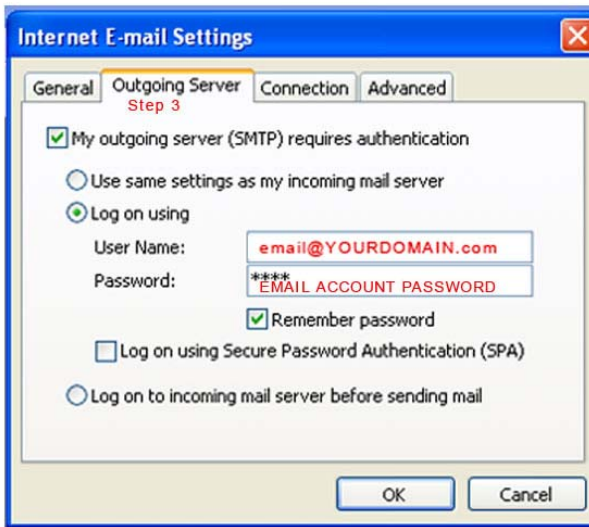

MICROSOFT OUTLOOK SETUP EMAIL ACCOUNT FOR WLD HOSTING

Set up your email account via your cpanel - Add Accounts tab

Write down the password

- Open Microsoft Outlook
- Tools
- Email Accounts
- Add New Account
- Pop3
- Follow the above steps